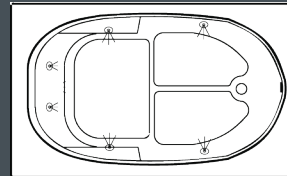

Whirlpool Bath with White or Almond Jets

SB-231-W
Whirlpool