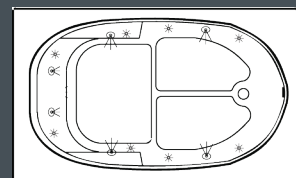

**Whirlpool Bath with Stainless Jets
Multi Colored Perimeter Lights
& Backlit Waterfall**

SB-231-LW
Luxury Whirlpool