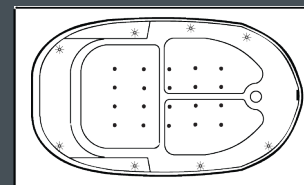

**Air Injected Micro Bubble Massage
Stainless Jets
Multi Colored Perimeter Lights
Aromatherapy**

SB-231-LA
Luxury Air