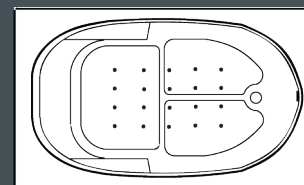

Air Injected Micro Bubble Massage

SB-231-A
Air