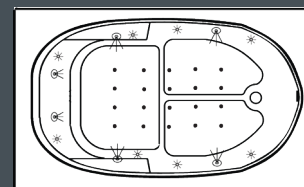

**Dual Therapy Whirlpool & Air Bath
Whirlpool Jets
Micro Bubble Massage Air Jets
Multi Colored Perimeter Lighting
Backlit Waterfall
Aromatherapy**

SB-231-LP
Luxury PLUS

You might also consider the SB-240, SB-265 and the SB-279