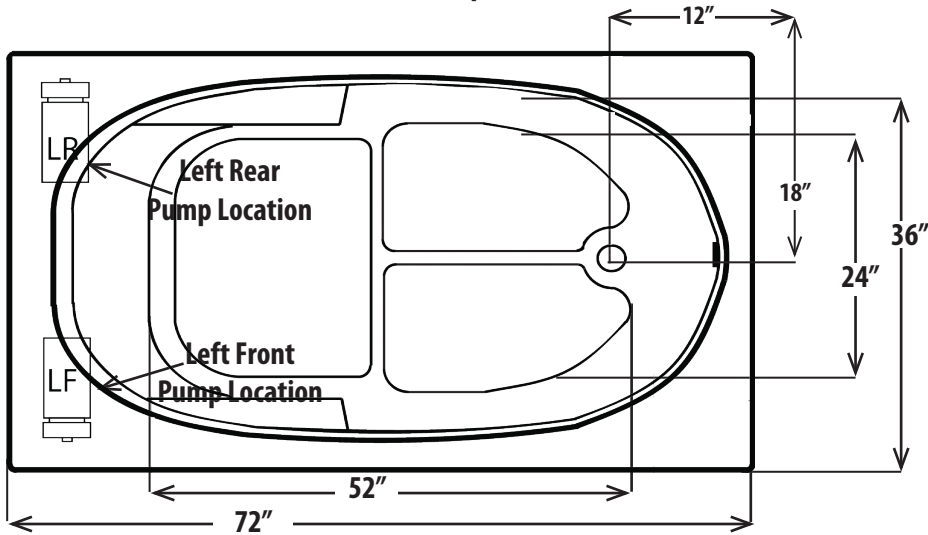

SPECIFICATIONS

Size	72" L x 36" W	Overall Height: 20"	Height to Base of Lip: 18 1/2"
Interior Dimensions	52" L x 24" W	Maximum Water Height: 14"	Drain Location: End
Average Gallon Capacity : 60	Installation Type: Drop In	Long End to Drain Center: 18"	Short End to Drain Center: 12"
Material	Extra Thick High Gloss Lucite® Acrylic with Zero Flex Bottom		
Colors	White, Biscuit, Bone, Almond, Mexican Sand, Sterling Silver, Red & Black		
Electrical Requirements for Luxury Whirlpool, Luxury Air & Luxury Plus (Soaking baths do not require electrical connection)			
Heat Stick	No ELECTRICITY REQUIRED - Water temperature is maintained when pump is on (NOT AVAILABLE ON AIR BATHS)		
Pump / Blower	Single dedicated 120V 20 AMP GFCI protected circuit for both Luxury & Luxury Plus Baths		
Optional In-Line Heater	Requires installation of additional dedicated 120V 15 AMP GFCI protected circuit		
Bath Features			
Whirlpool Bath	8 Hydrotherapy Jets in either white or almond, Pump, Heat Stick, Push Button Controls		
Air Bath	20 Air Injection Jets in either white or almond, Heated Blower, Push Button Controls		
Luxury Whirlpool Bath	Whirlpool Bath with Tranquility Package: Digital Controls, 8 multi-colored perimeter lights, backlit waterfall, Heat Stick, R-15 Foam Insulation AND stainless jets,		
Luxury Air Bath	Air Bath with Tranquility Package: Digital Controls, 8 multi-colored perimeter lights, stainless jets, aromatherapy, Heated Blower and R-15 Foam Insulation		
Luxury Plus Bath	Dual Therapy - Air & Whirlpool Baths COMBINED with BOTH Tranquility Packages: Digital controls, stainless steel whirlpool and air jets, 8 multi-colored perimeter lights, back-lit waterfall, aromatherapy, and R-15 Foam insulation		
Available Upgrades	Bluetooth/FM Audio Stainless Slimline Drain Kit Stainless fixtures in your choice of either Classic or Modern Brushed nickel or oil rubbed bronze finish Whirlpool Jets (Air Jets available in white, almond or stainless steel only) In-Line heater (Available on Luxury & Luxury Plus Whirlpool Baths ONLY)		

Notes:

- Signature Bath recommends installation by qualified professionals following installation instructions and applicable codes.
- Fittings are not included
- Take measurements from the bath, prior to commencing construction
- All measurements are subject to a variance of 1/2" +/-

SB-231-S
Soaking

SB-231-W
Whirlpool