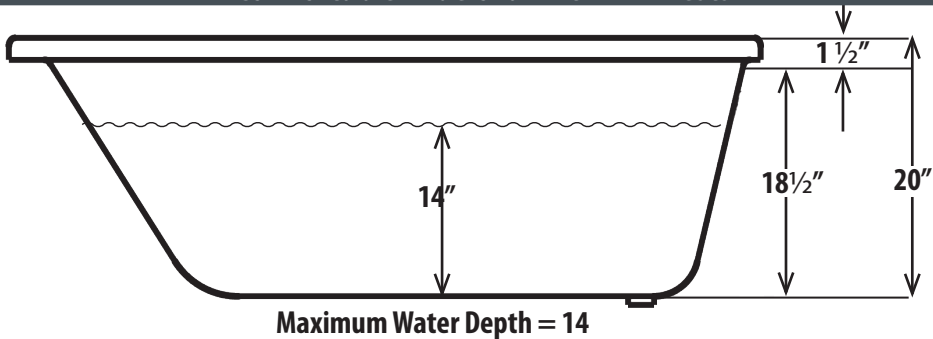

Comfortable Wide Oval with Arm Rests

Maximum Water Depth = 14