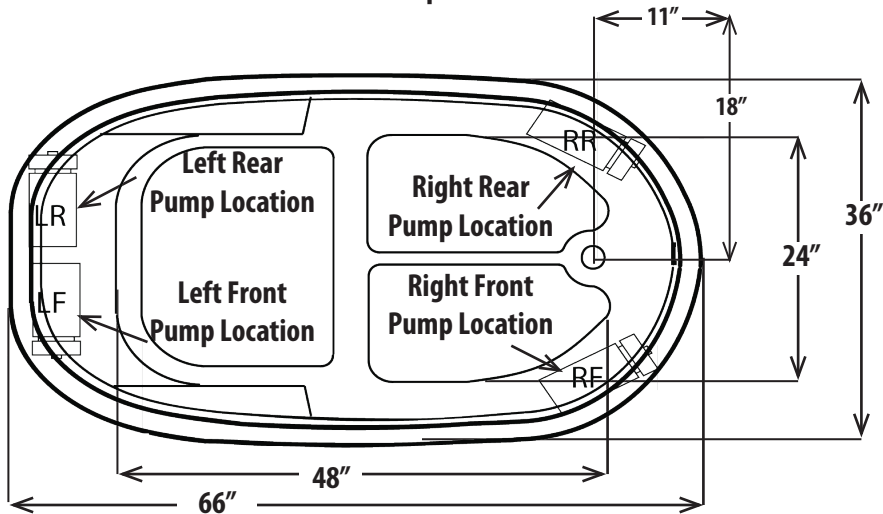

SPECIFICATIONS

Size	66" L x 36" W	Overall Height: 22"	Height to Base of Lip: 22"
Interior Dimensions	48" L x 24" W	Maximum Water Height: 18"	Drain Location: End
Average Gallon Capacity : 55	Installation Type: Drop In	Long End to Drain Center: 18"	Short End to Drain Center: 11"
Material	Extra Thick High Gloss Lucite® Acrylic with Zero Flex Bottom		
Colors	White, Biscuit, Bone, Almond, Mexican Sand, Sterling Silver, Red & Black		
Electrical Requirements for Luxury Whirlpool, Luxury Air & Luxury Plus (Soaking baths do not require electrical connection)			
Heat Stick	No Electricity Required - Water temperature is maintained when pump is on (NOT AVAILABLE ON AIR BATHS)		
Pump / Blower	Single dedicated 120V 20 AMP GFCI protected circuit for both Luxury & Luxury Plus Baths		
Optional In-Line Heater	Requires installation of additional dedicated 120V 15 AMP GFCI protected circuit		
Bath Features			
Whirlpool Bath	8 Hydrotherapy Jets in either white or almond, Pump, Heat Stick, Push Button Controls		
Air Bath	24 Air Injection Jets in either white or almond, Heated Blower, Push Button Controls		
Luxury Whirlpool Bath	Whirlpool Bath with Tranquility Package: Digital Controls, 8 multi-colored perimeter lights, backlit waterfall, Heat Stick, R-15 Foam Insulation AND stainless jets,		
Luxury Air Bath	Air Bath with Tranquility Package: Digital Controls, 8 multi-colored perimeter lights, stainless jets, aromatherapy, Heated Blower and R-15 Foam Insulation		
Luxury Plus Bath	Dual Therapy - Air & Whirlpool Baths COMBINED with BOTH Tranquility Packages: Digital controls, stainless steel whirlpool and air jets, 8 multi-colored perimeter lights, back-lit waterfall, aromatherapy, and R-15 Foam insulation		
Available Upgrades	Bluetooth/FM Audio Stainless Slimline Drain Kit Stainless fixtures in your choice of either Classic or Modern Brushed nickel or oil rubbed bronze finish Whirlpool Jets (Air Jets available in white, almond or stainless steel only) In-Line heater (Available on Luxury & Luxury Plus Whirlpool Baths ONLY)		

Notes:

- Signature Bath recommends installation by qualified professionals following installation instructions and applicable codes.
- Fittings are not included
- Take measurements from the bath, prior to commencing construction
- All measurements are subject to a variance of 1/2" +/-

SB-268-S
Soaking

SB-268-W
Whirlpool