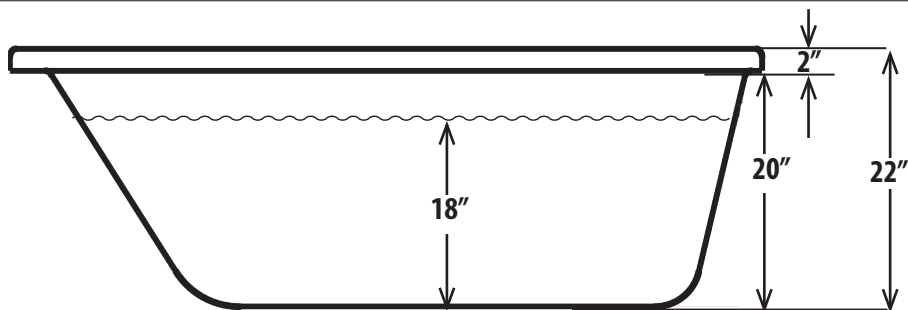

Compact, Deep, Spacious Bath with Arm Rests

Maximum Water Depth = 18"