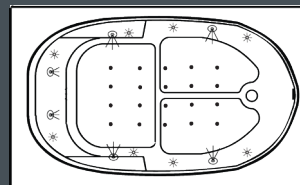

Dual Therapy Whirlpool & Air Bath
Whirlpool Jets
Micro Bubble Massage Air Jets
Multi Colored Perimeter Lighting
Backlit Waterfall
Aromatherapy

SB-268-LP
Luxury PLUS

You might also consider the SB-266, SB-267 and the SB-269