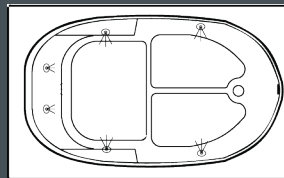

Whirlpool Bath with White or Almond Jets

SB-268-W
Whirlpool