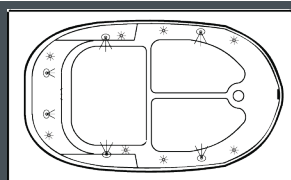

Whirlpool Bath with Stainless Jets
Multi Colored Perimeter Lights & Backlit Waterfall

SB-268-LW
Luxury Whirlpool