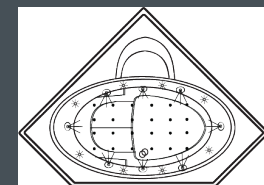

Dual Therapy Whirlpool & Air Bath
Whirlpool Jets
Micro Bubble Massage Air Jets
Multi Colored Perimeter Lighting
Backlit Waterfall
Aromatherapy

SB-305-LP
Luxury PLUS

You might also consider the SB-302, SB-304 and the SB-306