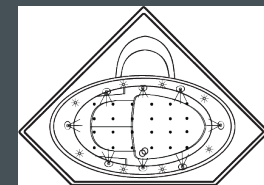

Air Injected Micro Bubble Massage
Stainless Jets
Multi Colored Perimeter Lights
Aromatherapy

SB-305-LA
Luxury Air