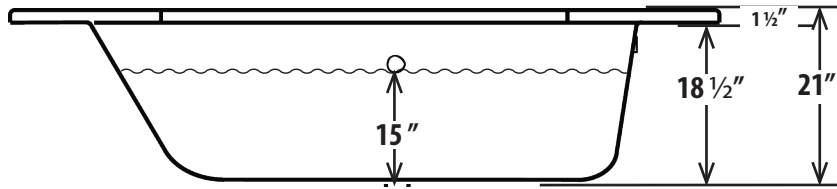

Contoured Corner Bath with Arm Rests & Cool Down Seat

Maximum Water Depth = 15"