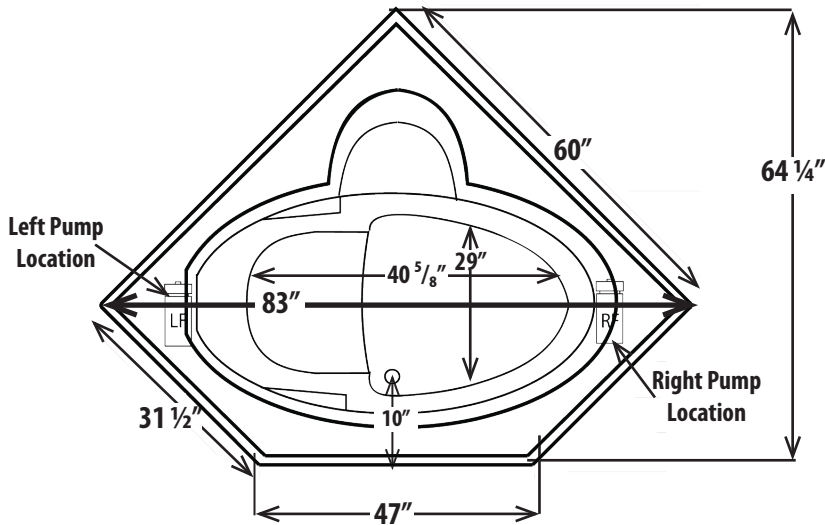

SPECIFICATIONS

Size	60" x 60" W	Overall Height: 20"	Height to Base of Lip: 18 1/2"
Interior Dimensions	40 5/8" L x 29" W	Maximum Water Height: 15"	Drain Location: Universal
Gallon Capacity	55	Installation Type: Drop In	Short End to Drain Center: 10"
Material	Extra Thick High Gloss Lucite® Acrylic with Zero Flex Bottom		
Colors	White, Biscuit, Bone, Almond, Mexican Sand, Sterling Silver, Red & Black		
Electrical Requirements for Luxury Whirlpool, Luxury Air & Luxury Plus (Soaking baths do not require electrical connection)			
Heat Stick	No ELECTRICITY REQUIRED - Water temperature is maintained when pump is on (NOT AVAILABLE ON AIR BATHS)		
Pump / Blower	Single dedicated 120V 20 AMP GFCI protected circuit for both Luxury & Luxury Plus Baths		
Optional In-Line Heater	Requires installation of additional dedicated 120V 15 AMP GFCI protected circuit		
Bath Features			
Whirlpool Bath	8 Hydrotherapy Jets in either white or almond, Pump, Heat Stick, Push Button Controls		
Air Bath	20 Air Injection Jets in either white or almond, Heated Blower, Push Button Controls		
Luxury Whirlpool Bath	Whirlpool Bath with Tranquility Package: Digital Controls, 8 multi-colored perimeter lights, backlit waterfall, Heat Stick, R-15 Foam Insulation AND stainless jets,		
Luxury Air Bath	Air Bath with Tranquility Package: Digital Controls, 8 multi-colored perimeter lights, stainless jets, aromatherapy, Heated Blower and R-15 Foam Insulation		
Luxury Plus Bath	Dual Therapy - Air & Whirlpool Baths COMBINED with BOTH Tranquility Packages: Digital controls, stainless steel whirlpool and air jets, 8 multi-colored perimeter lights, back-lit waterfall, aromatherapy, and R-15 Foam insulation		
Available Upgrades	Bluetooth/FM Audio Stainless Slimline Drain Kit Stainless fixtures in your choice of either Classic or Modern Brushed nickel or oil rubbed bronze finish Whirlpool Jets (Air Jets available in white, almond or stainless steel only) In-Line heater (Available on Luxury & Luxury Plus Whirlpool Baths ONLY)		

Notes:

- Signature Bath recommends installation by qualified professionals following installation instructions and applicable codes.
- Fittings are not included
- Take measurements from the bath, prior to commencing construction
- All measurements are subject to a variance of 1/2" +/-

SB-305-S
Soaking

SB-305-W
Whirlpool

SB-305-A
Air

SB-305-LW
Luxury Whirlpool

SB-305-LA
Luxury Air

SB-305-LP
Luxury PLUS

You might also consider the SB-302, SB-304 and the SB-306