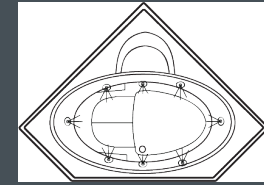

Whirlpool Bath with
White or Almond Jets

SB-305-W
Whirlpool